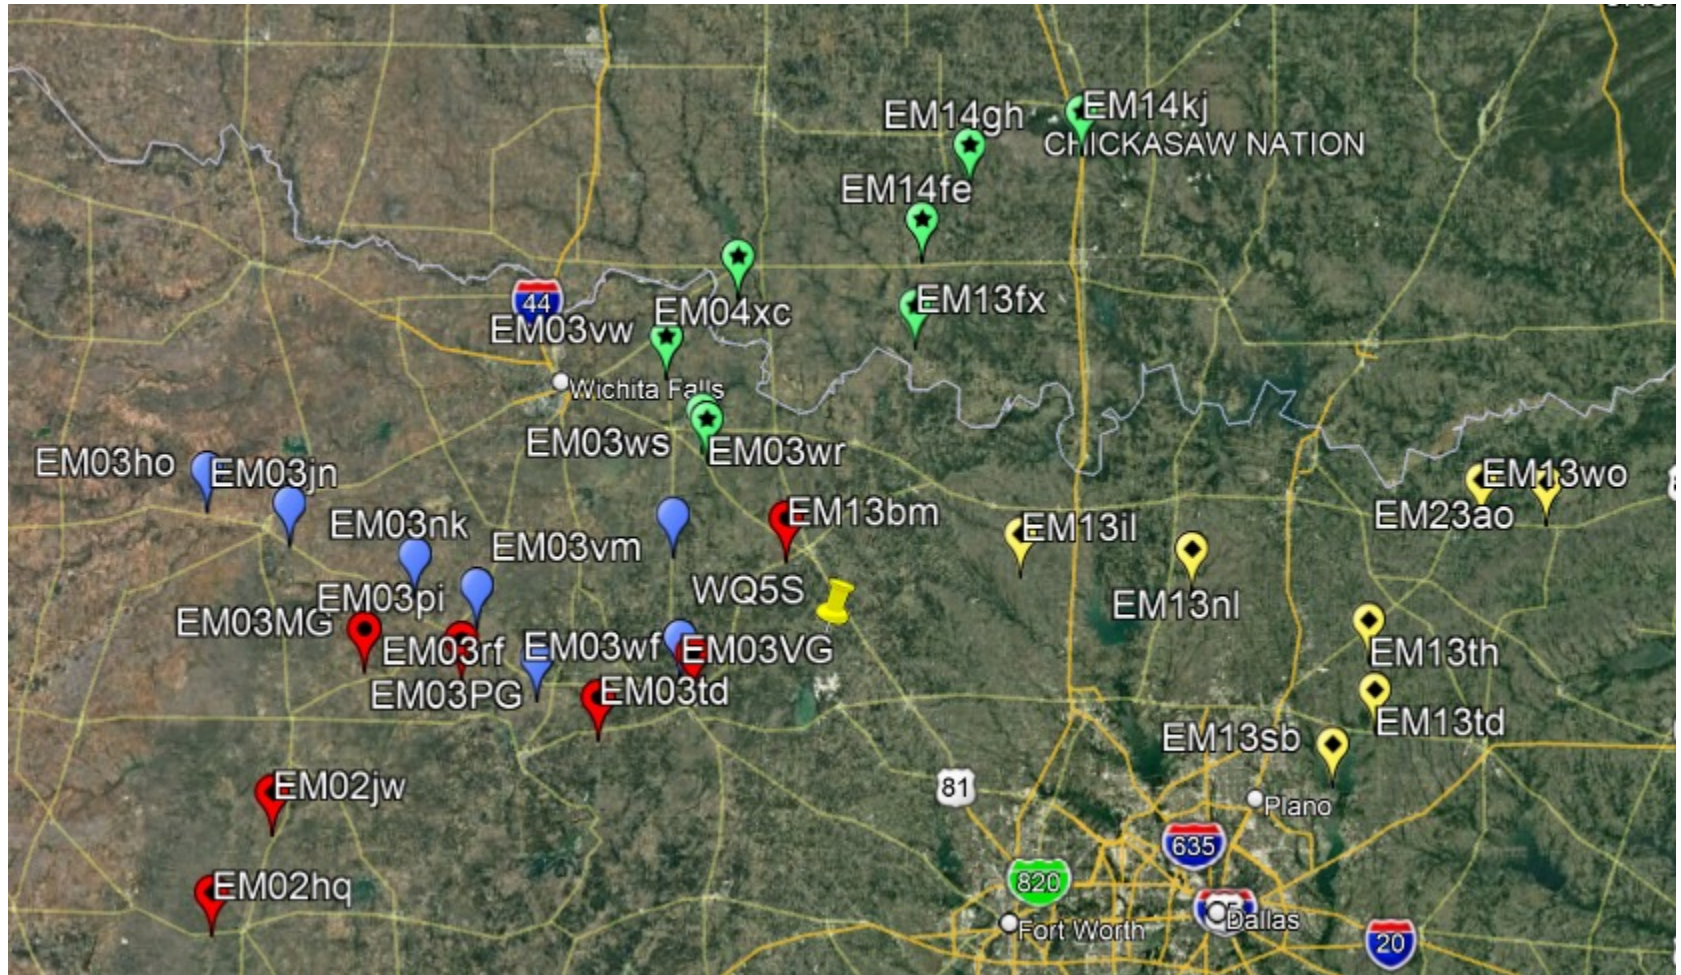

WQ5S 2021 10 GHz and Up Results

598 Miles Roved

WQ5S Rover

- 19" Recycled Offset Feed Dish with W1GHZ dual band feed.
- DEMI Transverter
 - 3 Watt DEMI Power Amplifier
 - W5LUA Preamp
 - TCXO 10 MHz Reference
 - Yaesu FT-817 2M I.F.
- 24 GHz Transverter
 - W5LUA Transverter
 - 1 Watt Surplus Amplifier
 - Yaesu FT-817 2M I.F.

24 GHz Transverter

24 GHz Front Panel

24 GHz Business End

RESULTS

- This year 24 GHz was added to the rover setup with lots of work from W5LUA to get the transverter assembled and tested. Many Thanks AI!
- 8 Unique Calls worked. (6 on 10 GHz and 2 on 24 GHz)
 - 10 GHz
 - AA5C
 - AA5AM
 - W5AFY
 - W5LUA
 - WA5TKU
 - W5VY (Best DX 353 km EM23ao to EM02JW) TNX Pat
 - 24 GHz
 - AA5C
 - W5LUA (Best DX 83 KM EM13qc to EM23ao) TNX AI