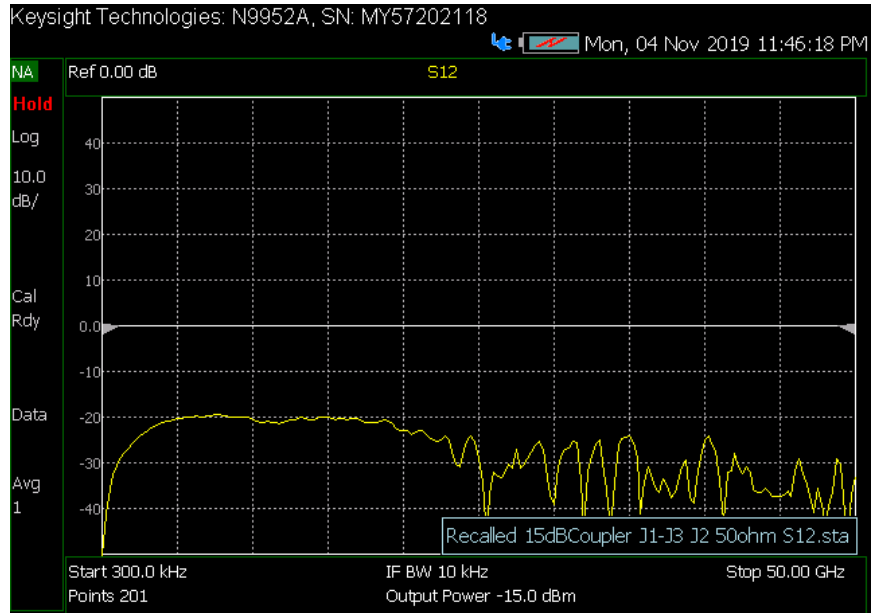

Keysight FieldFox Testing Results

Dec 7, 2019

N5BRG

15 dB Coupler 8-12 GHz

Ducommun Technologies SMA Relay

10GHz
4 dB loss

10 DB Coupler 2 – 4 GHz

Pass Through

10 dB
Tap
50 Ohm
On
Output

18 Inch SMA Patch Cable RG05 Coaxial Blue Cable M Semi Flexible Rigid Low Loss

Ebay Purchase
From:
[bydpete](#) ([20429](#))

1 DB loss over 11 GHz

6 dB Pad