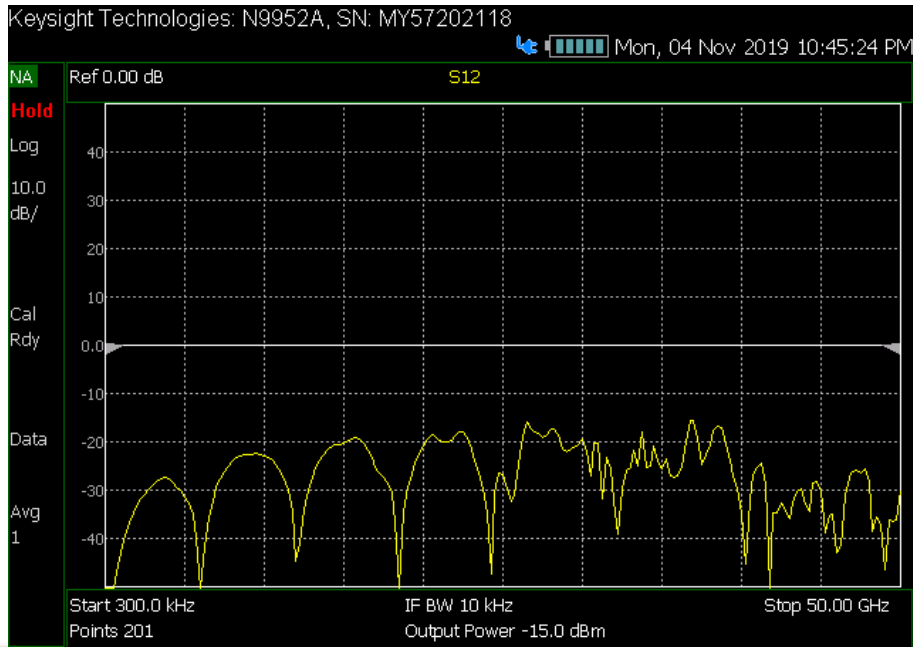

Keysight FieldFox Testing Results

Dec 7, 2019

N5BRG

15 dB Coupler 8-12 GHz

Ducommun Technologies SMA Relay

10GHz
4 dB loss

10 DB Coupler 2 – 4 GHz

Pass Through

10 dB
Tap
50 Ohm
On
Output

18 Inch SMA Patch Cable RG05 Coaxial Blue Cable M Semi Flexible Rigid Low Loss

Ebay Purchase
From:
[bydpete](#) ([20429](#))

1 DB loss over 11 GHz

6 dB Pad