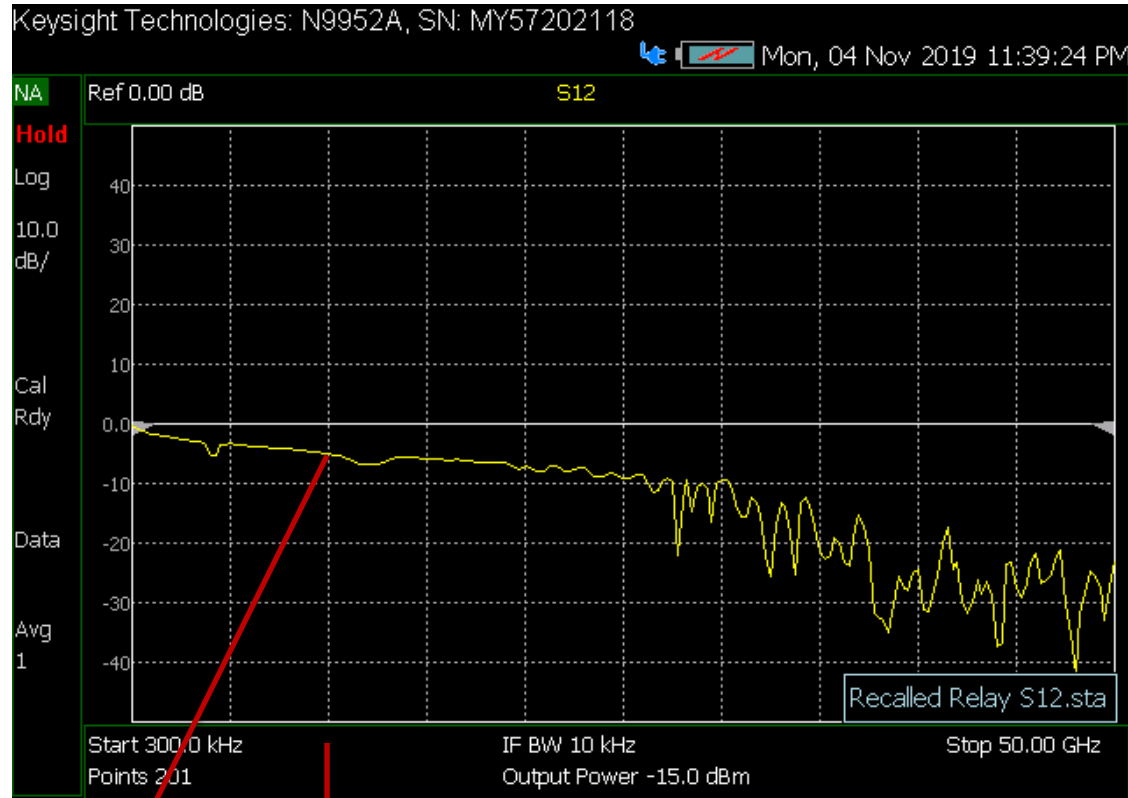

Keysight FieldFox Testing Results

Dec 7, 2019

N5BRG

15 dB Coupler 8-12 GHz

Ducommun Technologies SMA Relay

10GHz
4 dB loss

10 DB Coupler 2 – 4 GHz

Pass Through

10 dB
Tap
50 Ohm
On
Output

18 Inch SMA Patch Cable RG05 Coaxial Blue Cable M Semi Flexible Rigid Low Loss

Ebay Purchase
From:
[bydpete](#) ([20429](#))

1 DB loss over 11 GHz

6 dB Pad