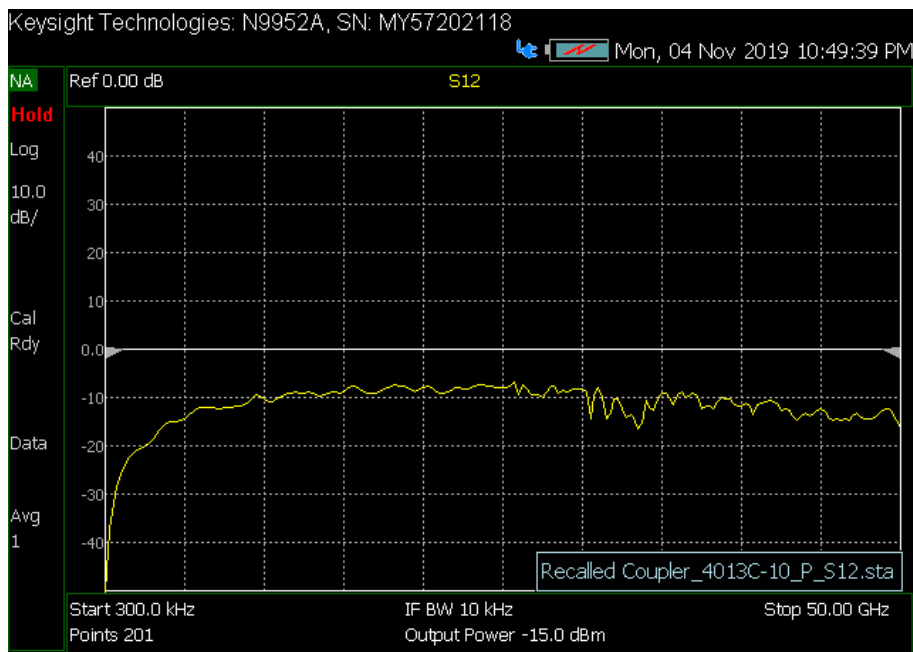

Keysight FieldFox Testing Results

Dec 7, 2019

N5BRG

15 dB Coupler 8-12 GHz

Ducommun Technologies SMA Relay

10GHz
4 dB loss

10 DB Coupler 2 – 4 GHz

Pass Through

10 dB
Tap
50 Ohm
On
Output

18 Inch SMA Patch Cable RG05 Coaxial Blue Cable M Semi Flexible Rigid Low Loss

Ebay Purchase
From:
[bydpete](#) ([20429](#))

1 DB loss over 11 GHz

6 dB Pad