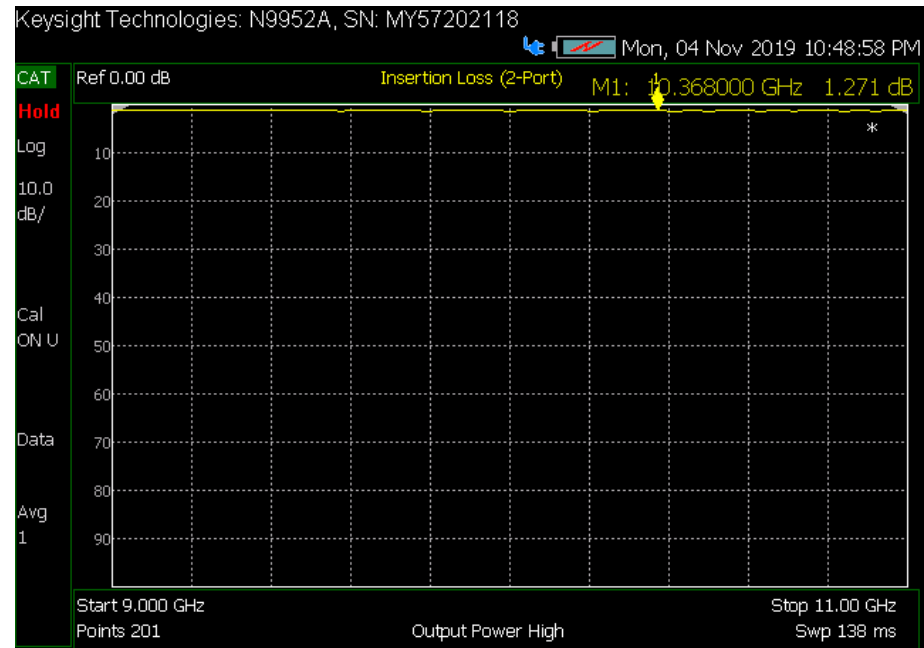

Keysight FieldFox Testing Results

Dec 7, 2019

N5BRG

15 dB Coupler 8-12 GHz

Ducommun Technologies SMA Relay

10GHz
4 dB loss

10 DB Coupler 2 – 4 GHz

Pass Through

10 dB
Tap
50 Ohm
On
Output

18 Inch SMA Patch Cable RG05 Coaxial Blue Cable M Semi Flexible Rigid Low Loss

Ebay Purchase
From:
[bydpete](#) ([20429](#))

1 DB loss over 11 GHz

6 dB Pad