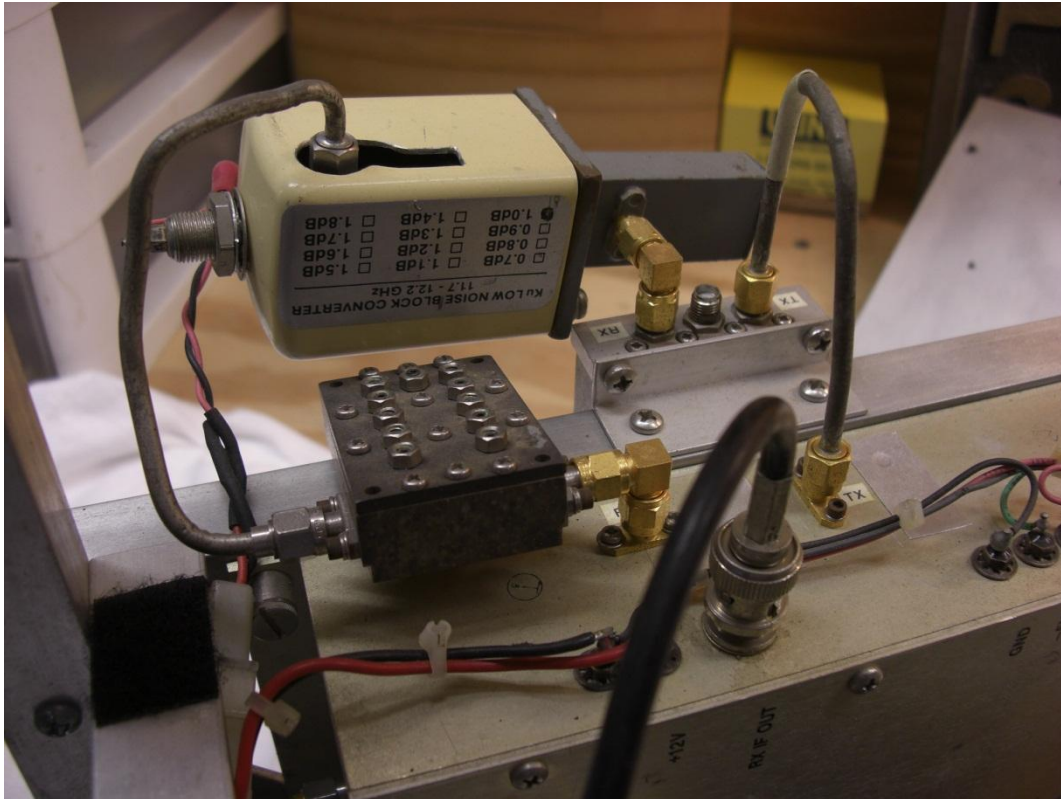

Brad Cobo, N5WCO

10GHz Portable Station Overview

Introduction

- N5WCO
- Licensed in 1992
- Cedar Hill, TX
- EM12MO 805'ASL
- HF, 2m, 70cm, 10GHz

10GHz Portable

- Based on the M/A-COM "White Box"

Figure 1

WHITE BOX RF UNIT -BLOCK
DIAGRAM OF ORIGINAL CIRCUIT

10GHz Portable

- Transverter Mods
 - Remove and Retune Filters
 - Remove Circulator / Split Output
 - Install Connectors

10GHz Portable

- LNA Mods
 - Remove DRO
 - Re-feed power
 - ~1.0dB NF
- Install Coaxial Relay

10GHz Portable

- IF Interface / Power Supply

10GHz Portable

- Tripod / Carrier

10GHz Portable

- IF Radio

10GHz Portable

- 2012 Update
 - FLEX-1500 SDR
 - GPSDO
 - Consolidate PSU's
 - Plan for 24GHz