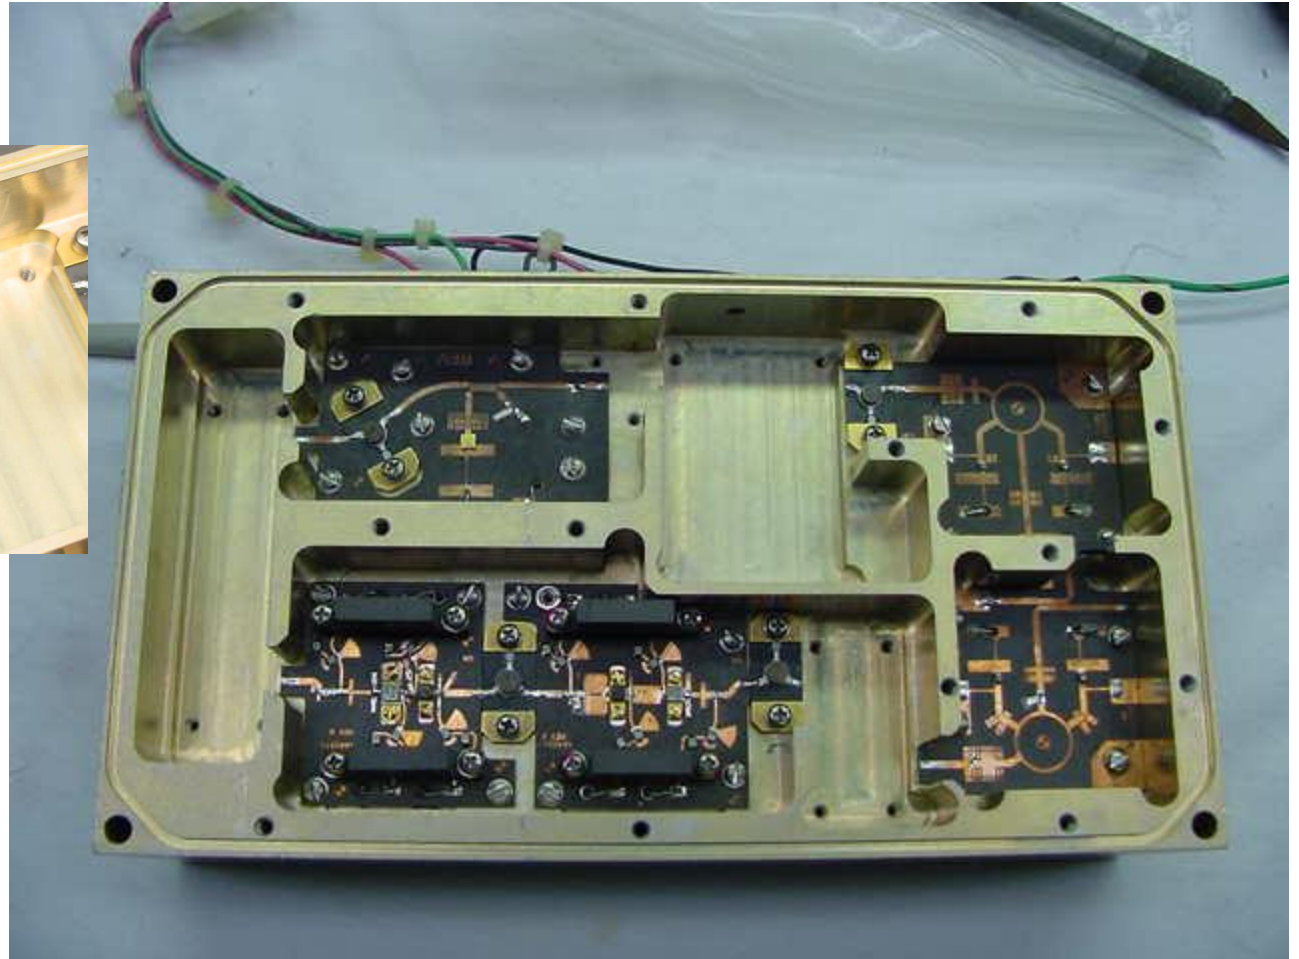

Brad Cobo, N5WCO

10GHz Portable Station Overview

Introduction

- N5WCO
- Licensed in 1992
- Cedar Hill, TX
- EM12MO 805'ASL
- HF, 2m, 70cm, 10GHz

10GHz Portable

- Based on the M/A-COM "White Box"

Figure 1

WHITE BOX RF UNIT -BLOCK
DIAGRAM OF ORIGINAL CIRCUIT

10GHz Portable

- Transverter Mods
 - Remove and Retune Filters
 - Remove Circulator / Split Output
 - Install Connectors

10GHz Portable

- LNA Mods
 - Remove DRO
 - Re-feed power
 - ~1.0dB NF
- Install Coaxial Relay

10GHz Portable

- IF Interface / Power Supply

10GHz Portable

- Tripod / Carrier

10GHz Portable

- IF Radio

10GHz Portable

- 2012 Update
 - FLEX-1500 SDR
 - GPSDO
 - Consolidate PSU's
 - Plan for 24GHz