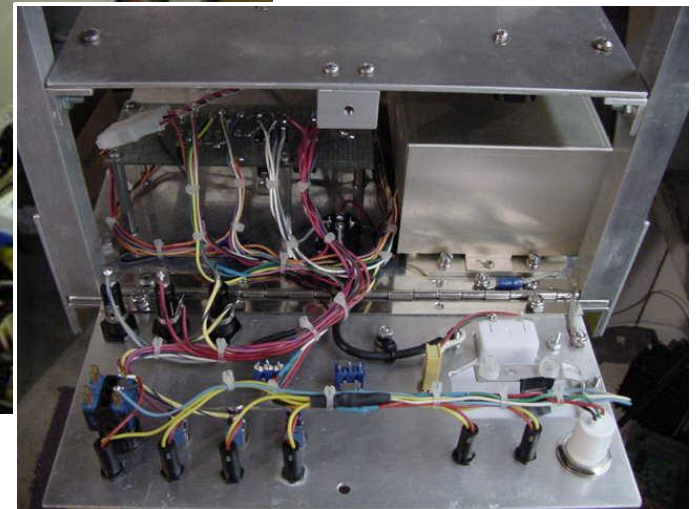

10GHz Portable

- Transverter Mods
 - Remove and Retune Filters
 - Remove Circulator / Split Output
 - Install Connectors

10GHz Portable

- LNA Mods
 - Remove DRO
 - Re-feed power
 - ~1.0dB NF
- Install Coaxial Relay

10GHz Portable

- IF Interface / Power Supply

10GHz Portable

- Tripod / Carrier

10GHz Portable

- IF Radio

10GHz Portable

- 2012 Update
 - FLEX-1500 SDR
 - GPSDO
 - Consolidate PSU's
 - Plan for 24GHz