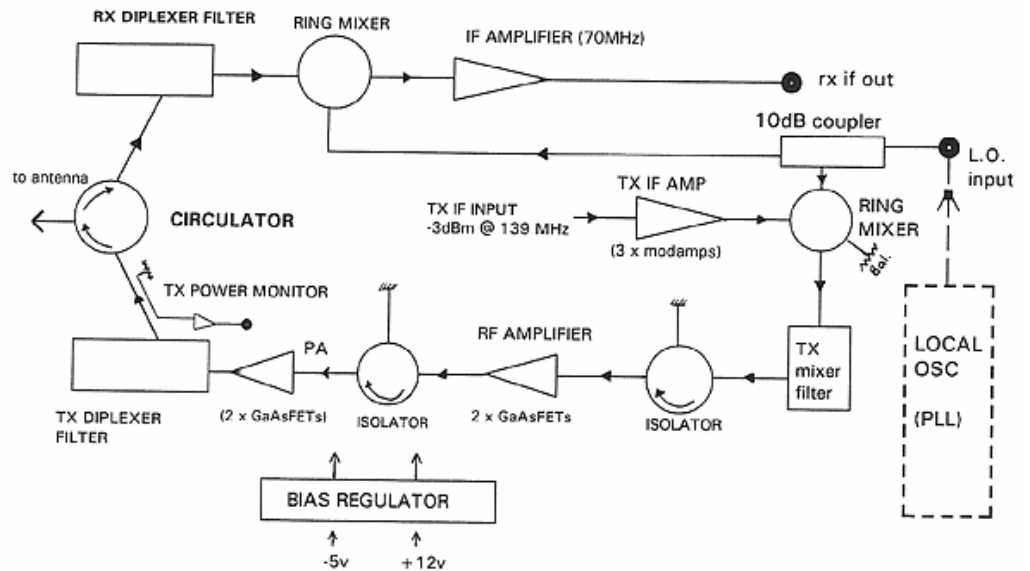

Brad Cobo, N5WCO

10GHz Portable Station Overview

Introduction

- N5WCO
- Licensed in 1992
- Cedar Hill, TX
- EM12MO 805'ASL
- HF, 2m, 70cm, 10GHz

10GHz Portable

- Based on the M/A-COM "White Box"

Figure 1

WHITE BOX RF UNIT -BLOCK
DIAGRAM OF ORIGINAL CIRCUIT

10GHz Portable

- Transverter Mods
 - Remove and Retune Filters
 - Remove Circulator / Split Output
 - Install Connectors

10GHz Portable

- LNA Mods
 - Remove DRO
 - Re-feed power
 - ~1.0dB NF
- Install Coaxial Relay

10GHz Portable

- IF Interface / Power Supply

10GHz Portable

- Tripod / Carrier

10GHz Portable

- IF Radio

10GHz Portable

- 2012 Update
 - FLEX-1500 SDR
 - GPSDO
 - Consolidate PSU's
 - Plan for 24GHz