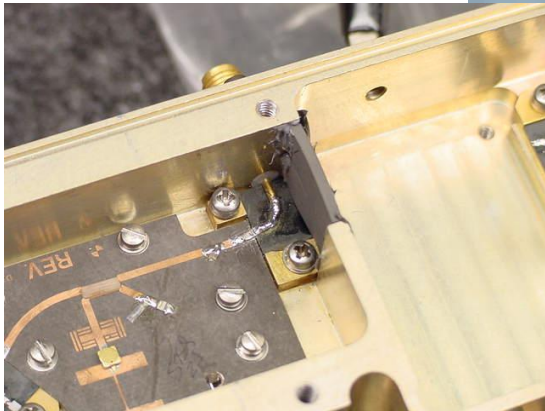

Brad Cobo, N5WCO

10GHz Portable Station Overview

Introduction

- N5WCO
- Licensed in 1992
- Cedar Hill, TX
- EM12MO 805'ASL
- HF, 2m, 70cm, 10GHz

10GHz Portable

- Based on the M/A-COM "White Box"

Figure 1

WHITE BOX RF UNIT -BLOCK
DIAGRAM OF ORIGINAL CIRCUIT

10GHz Portable

- Transverter Mods
 - Remove and Retune Filters
 - Remove Circulator / Split Output
 - Install Connectors

10GHz Portable

- LNA Mods
 - Remove DRO
 - Re-feed power
 - ~1.0dB NF
- Install Coaxial Relay