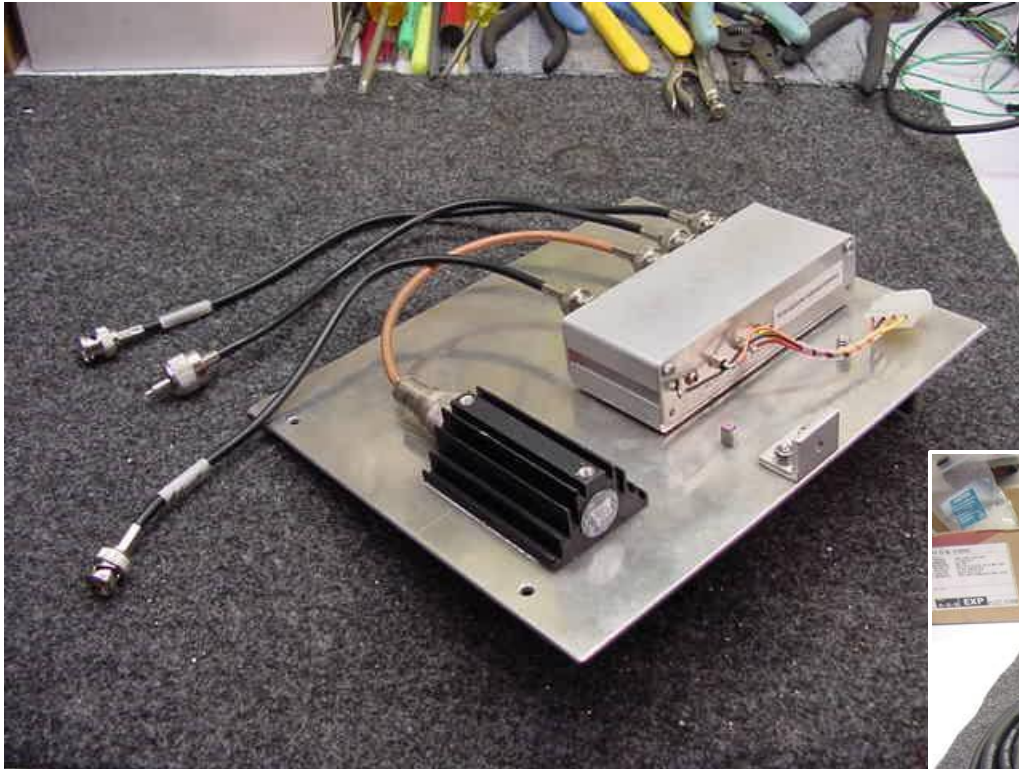

Brad Cobo, N5WCO

10GHz Portable Station Overview

Introduction

- N5WCO
- Licensed in 1992
- Cedar Hill, TX
- EM12MO 805'ASL
- HF, 2m, 70cm, 10GHz

10GHz Portable

- Based on the M/A-COM "White Box"

Figure 1

WHITE BOX RF UNIT -BLOCK
DIAGRAM OF ORIGINAL CIRCUIT

10GHz Portable

- Transverter Mods
 - Remove and Retune Filters
 - Remove Circulator / Split Output
 - Install Connectors

10GHz Portable

- LNA Mods
 - Remove DRO
 - Re-feed power
 - ~1.0dB NF
- Install Coaxial Relay

10GHz Portable

- IF Interface / Power Supply

10GHz Portable

- Tripod / Carrier

10GHz Portable

- IF Radio

10GHz Portable

- 2012 Update
 - FLEX-1500 SDR
 - GPSDO
 - Consolidate PSU's
 - Plan for 24GHz