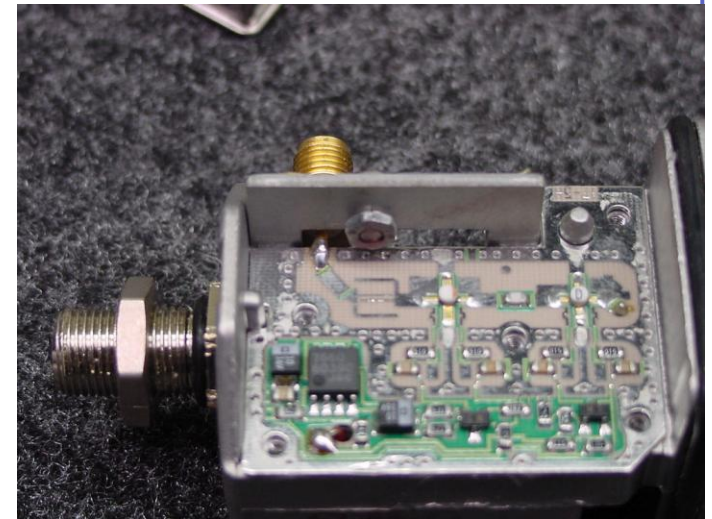

Brad Cobo, N5WCO

10GHz Portable Station Overview

Introduction

- N5WCO
- Licensed in 1992
- Cedar Hill, TX
- EM12MO 805'ASL
- HF, 2m, 70cm, 10GHz

10GHz Portable

- Based on the M/A-COM "White Box"

Figure 1

WHITE BOX RF UNIT -BLOCK
DIAGRAM OF ORIGINAL CIRCUIT

10GHz Portable

- Transverter Mods
 - Remove and Retune Filters
 - Remove Circulator / Split Output
 - Install Connectors

10GHz Portable

- LNA Mods
 - Remove DRO
 - Re-feed power
 - ~1.0dB NF
- Install Coaxial Relay

10GHz Portable

- IF Interface / Power Supply

10GHz Portable

- Tripod / Carrier

10GHz Portable

- IF Radio

10GHz Portable

- 2012 Update
 - FLEX-1500 SDR
 - GPSDO
 - Consolidate PSU's
 - Plan for 24GHz