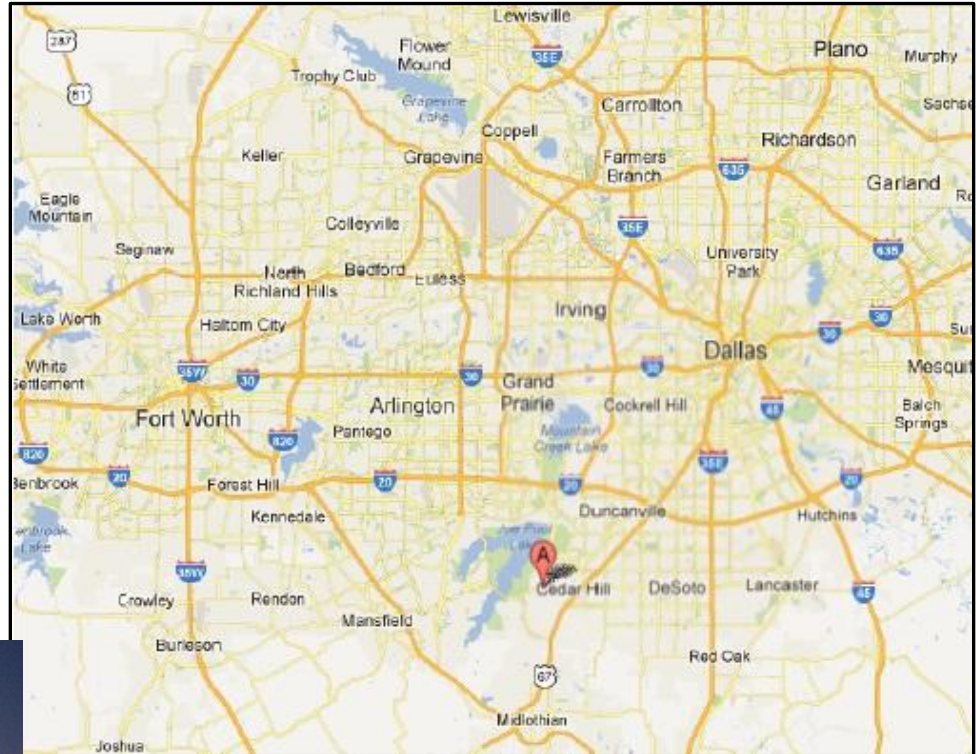

Brad Cobo, N5WCO

10GHz Portable Station Overview

Introduction

- N5WCO
- Licensed in 1992
- Cedar Hill, TX
- EM12MO 805'ASL
- HF, 2m, 70cm, 10GHz

10GHz Portable

- Based on the M/A-COM "White Box"

Figure 1

WHITE BOX RF UNIT -BLOCK
DIAGRAM OF ORIGINAL CIRCUIT