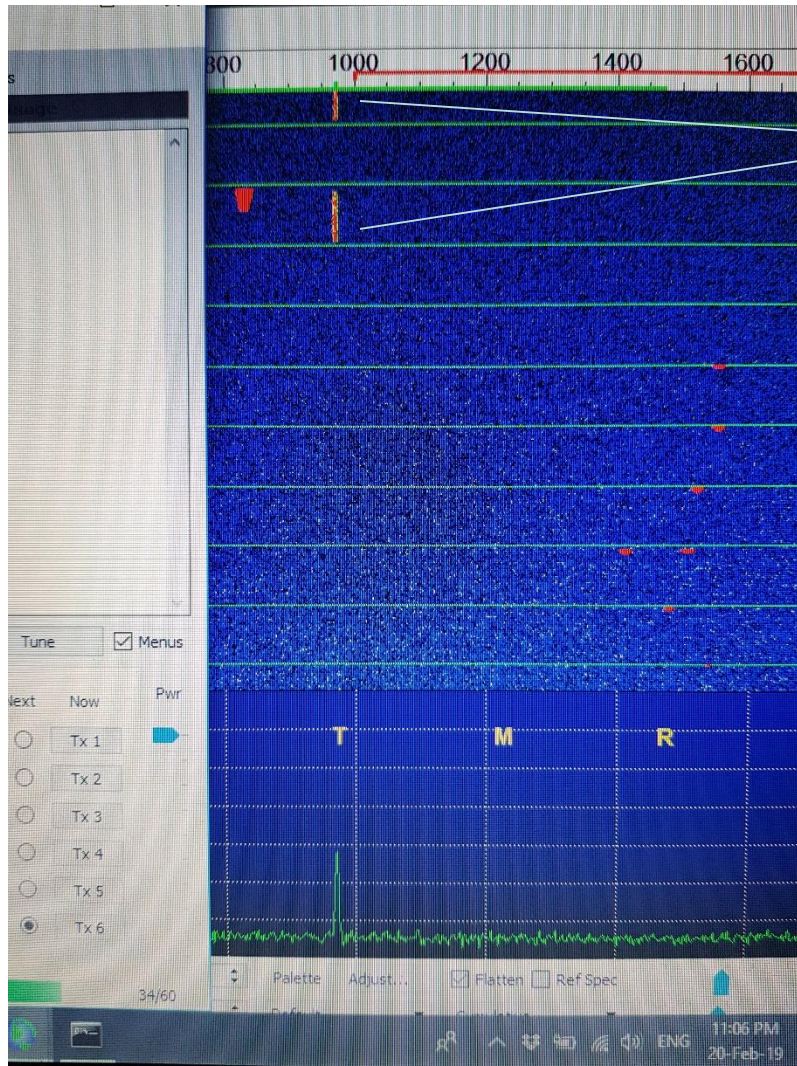

VK7ZBX 3 cm EME with a 2 ft Dish

W5LUA

March 2, 2019

VK7ZBX Operating Position

VK7ZBX View to the Moon

2 ft Dish
30 watt SSPA

VK7ZBX Receiving W5LUA

1000 Hz Tones

QRA-64D
Transmissions

Copying DL0SHF with a 5" x 7" Horn

Decoding DL0SHF in JO54

Single-Period Decodes

UTC	dB	DT	Freq	Message	
1222	-25	2.6	1205	:* CQ DL0SHF JO54	9
1242	-22	0.5	1084	:*	
1243	-23	2.5	1078	:*	
1244	-23	1.6	1171	:*	
1245	-23	3.4	1200	:*	
1246	-21	2.6	1208	:*	
1247	-23	1.4	1321	:*	
1248	-23	2.5	1215	:*	
1249	-23	-1.0	1230	:*	
1250	-22	2.5	1216	:*	
1230	-23	1.9	1198	:*	
1231	-23	3.0	1114	:*	
1232	-23	0.9	1241	:*	
1233	-23	1.0	1000	:*	
1234	-22	1.0	1245	:*	
1235	-23	0.7	1333	:*	
1236	-26	2.5	1211	:* CQ DL0SHF JO54	11

Log QSO Stop Monitor Er

2m 0.000 000

VK7MO's .6m and 1.1m Dishes

Summary

- VK7ZBX has worked OK1KIR, HB9Q and now W5LUA
- Who is Next?