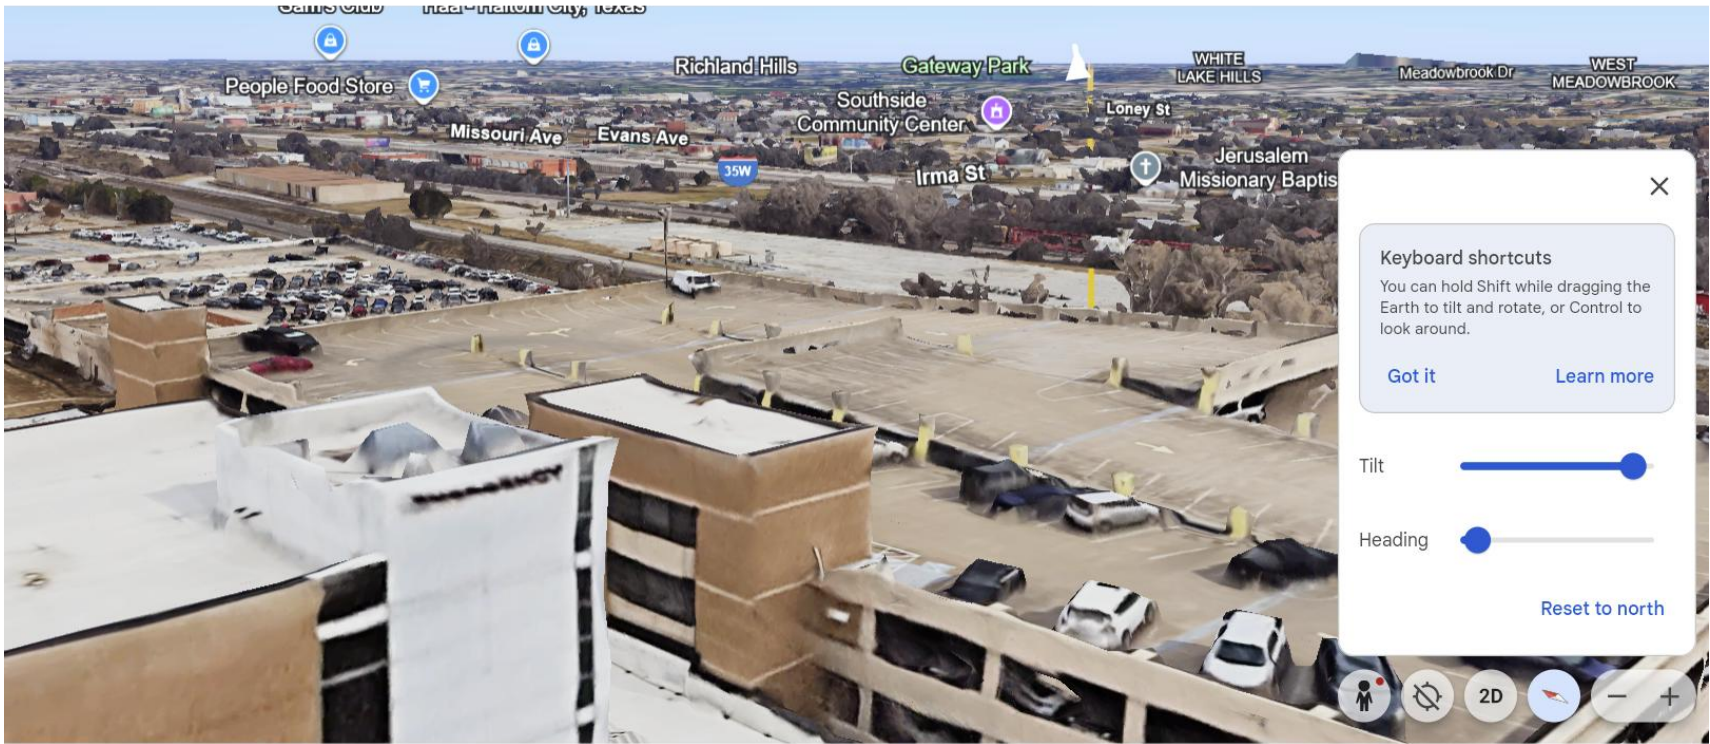

Keyboard shortcuts

You can hold Shift while dragging the Earth to tilt and rotate, or Control to look around.

Got it

Learn more

Tilt

Heading

Reset to north

Keyboard shortcuts

You can hold Shift while dragging the Earth to tilt and rotate, or Control to look around.

[Got it](#) [Learn more](#)

Tilt

Heading

[Reset to north](#)

Maypearl

Plum Grove

Pecan Hill

Advanced

Elevation e
Min: 0.07 m
mi

Slope estim
Min: 0° | M

Keyboard shor
You can hold Shif
Earth to tilt and r
look around.

Got it

Tilt

Heading

Save