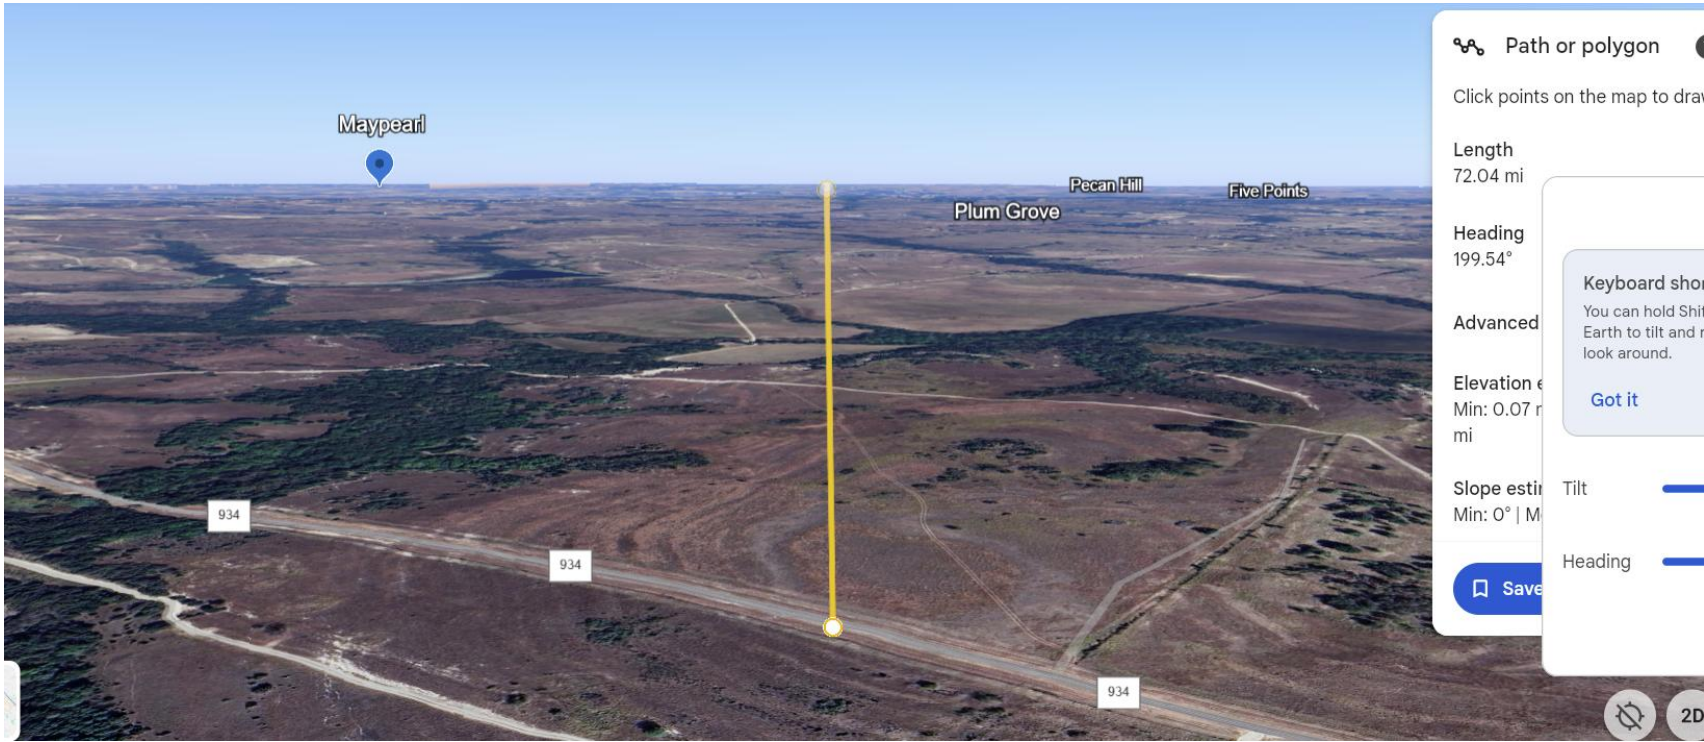

Keyboard shortcuts

You can hold Shift while dragging the Earth to tilt and rotate, or Control to look around.

Got it

Learn more

Tilt

Heading

Reset to north

Keyboard shortcuts

You can hold Shift while dragging the Earth to tilt and rotate, or Control to look around.

[Got it](#) [Learn more](#)

Tilt

Heading

[Reset to north](#)

Maypearl

Plum Grove

Pecan Hill

Five Points

934

934

934

Path or polygon

Click points on the map to draw

Length
72.04 mi

Heading
199.54°

Advanced

Elevation e
Min: 0.07 m
mi

Slope estim
Min: 0° | M

Keyboard shor
You can hold Shif
Earth to tilt and r
look around.

Got it

Tilt

Heading

Save